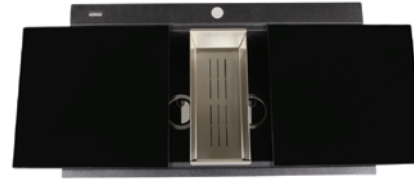

DOUBLE BOWL TOPMOUNT

PR3420

Available Colors

BL, BR, W

36"
MINIMUM SINK BASE

Dimensions

External: 34" x 20" x 9"

Internal: 14.25" x 14.5" x 8.75"

Divider Depth: 5"

Accessories

- Crystal Cutting Board
- Colander
- Drain not included.