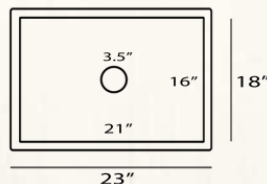

1/4" Taper from top edge to bottom of sink

DRAIN NOT INCLUDED

36"
MINIMUM
SINK BASE
112 lbs

All dimensions are nominal Actual dimensions may differ by up to a 1/2inch

Vineyard COLLECTION FIRECLAY SINKS

FCFS3320CA-W

112 lbs

All dimensions are nominal.
Actual dimensions may differ by up to a 1/2inch

FRONT VIEW

FCFS2418S-Concrete

FCFS2418S-MatteBlack

TOP VIEW

FRONT VIEW

DRAIN NOT INCLUDED

1/4" Taper from top edge to bottom of sink

80 lbs

All dimensions are nominal Actual dimensions may differ by up to a 1/2inch

FIRECLAY SINKS

Vineyard COLLECTION

FCFS3318D

MatteBlack

Concrete