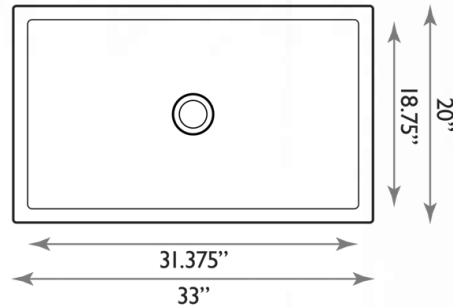

AVAILABLE GRID:
BG-VC33S

DRAIN NOT INCLUDED

36"
MINIMUM
SINK BASE
112 lbs