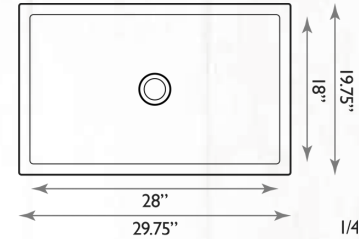

Garland-30W

1/4" Taper from top edge to bottom of sink

36T
MINIMUM
SINK BASE
112 lbs