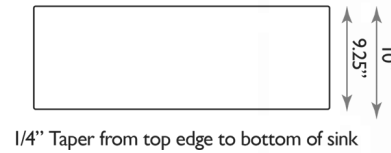

36"
MINIMUM
SINK BASE
112 lbs

1/4" Taper from top edge to bottom of sink

THIN WALL

PROFESSIONAL
INSTALLATION
REQUIRED

NATURALLY
SOUND
ABSORBING

FCFS3320S-Filigree White

AVAILABLE GRID:
BG-VC33S

FCFS3320S-FiligreeMBL MatteBlack