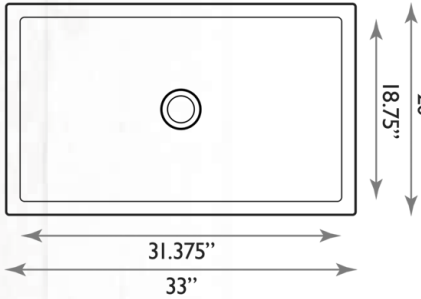

Vineyard COLLECTION FIRECLAY SINKS

FCFS3320S

ShabbyGreen
ShabbyStraw
ShabbySugar
PietraSarda

DRAIN NOT INCLUDED

**REVERSIBLE:
FLAT OR FLUTED FRONT**

**AVAILABLE GRID:
BG-VC33S**

36"
MINIMUM
SINK BASE
112 lbs

1/4" Taper from top edge to bottom of sink