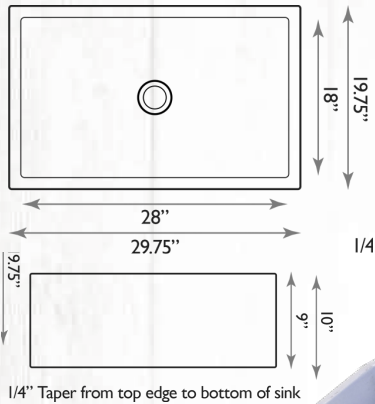

Front View

1/4" Taper from top edge to bottom of sink

36
MINIMUM
SINK BASE
120 lbs

Vineyard COLLECTION FIRECLAY SINKS

FCFS3020S

AVAILABLE GRID:
BG-VC30S

Concrete

REVERSIBLE SINGLE BOWL SINKS ARE REVERSIBLE: SEEN WITH EITHER FLAT OR FLUTED APRON FRONT FORWARD