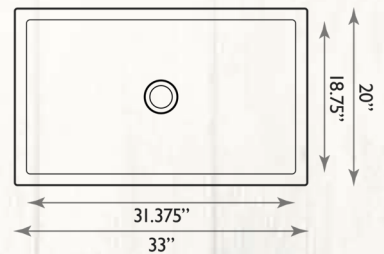

36"
MINIMUM
SINK BASE
112 lbs

1/4" Taper from top edge to bottom of sink

THIN WALL

PROFESSIONAL
INSTALLATION
REQUIRED

NATURALLY
SOUND
ABSORBING

FCFS3320S-Filigree White

AVAILABLE GRID:
BG-VC33S

FCFS3320S-FiligreeMBL MatteBlack

1/4" Taper from top edge to bottom of sink

DRAIN NOT INCLUDED

36"
MINIMUM
SINK BASE
112 lbs

All dimensions are nominal Actual dimensions may differ by up to a 1/2inch

Vineyard COLLECTION FIRECLAY SINKS

FCFS3320CA-W