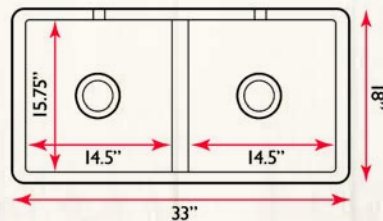

1/4" Taper from top edge to bottom of sink

80 lbs

All dimensions are nominal Actual dimensions may differ by up to a 1/2inch

FIRECLAY SINKS

Vineyard COLLECTION

FCFS3318D

MatteBlack

Concrete

119 lbs

THIN
WALL

PROFESSIONAL
INSTALLATION
REQUIRED

NATURALLY
SOUND
ABSORBING

AVAILABLE GRID:
BG-VC3318D

FCFS3318D-Filigree

DRAINS NOT INCLUDED

Top View