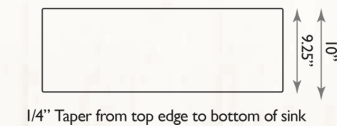

36"
MINIMUM
SINK BASE
112 lbs

1/4" Taper from top edge to bottom of sink

THIN WALL

PROFESSIONAL
INSTALLATION
REQUIRED

NATURALLY
SOUND
ABSORBING

FCFS3320S-Filigree White

AVAILABLE GRID:
BG-VC33S

FCFS3320S-FiligreeMBL MatteBlack

1/4" Taper from top edge to bottom of sink

DRAIN NOT INCLUDED

36"
MINIMUM
SINK BASE
112 lbs

All dimensions are nominal Actual dimensions may differ by up to a 1/2inch

Vineyard COLLECTION FIRECLAY SINKS

FCFS3320CA-W