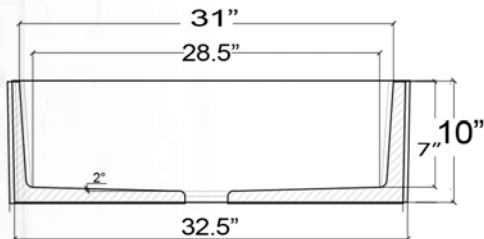

Vineyard COLLECTION FIRECLAY SINKS

FCFS3320CA-W

White

FCFS3320CA-C

Concrete

FCFS3320CA-MB

MatteBlack

DRAIN NOT INCLUDED

Available Grid:

BG-FC3320CA

112 lbs

All dimensions are nominal.
Actual dimensions may differ by up to a 1/2inch

FRONT VIEW

FCFS2418S-Concrete

FCFS2418S-MatteBlack

TOP VIEW

FRONT VIEW

DRAIN NOT INCLUDED

1/4" Taper from top edge to bottom of sink

80 lbs

All dimensions are nominal Actual dimensions may differ by up to a 1/2inch