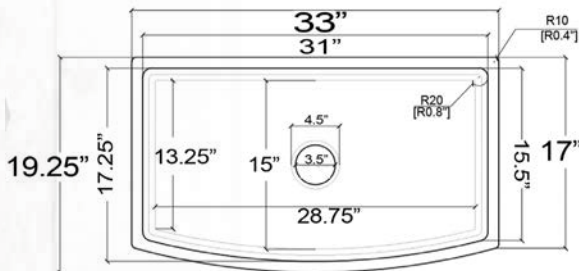

1/4" Taper from top edge to bottom of sink

DRAIN NOT INCLUDED

36"
MINIMUM
SINK BASE
112 lbs

All dimensions are nominal Actual dimensions may differ by up to a 1/2inch

Vineyard COLLECTION FIRECLAY SINKS

FCFS3320CA-W

112 lbs

All dimensions are nominal.
Actual dimensions may differ by up to a 1/2inch

FRONT VIEW

FCFS2418S-Concrete

FCFS2418S-MatteBlack

TOP VIEW

FRONT VIEW

DRAIN NOT INCLUDED