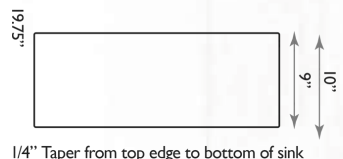

DRAIN NOT INCLUDED

Garland-30W

1/4" Taper from top edge to bottom of sink

36T
MINIMUM
SINK BASE
112 lbs

FCFS3020S-Filigree

DRAIN NOT INCLUDED

AVAILABLE GRID:
BG-VC30S

THIN WALL