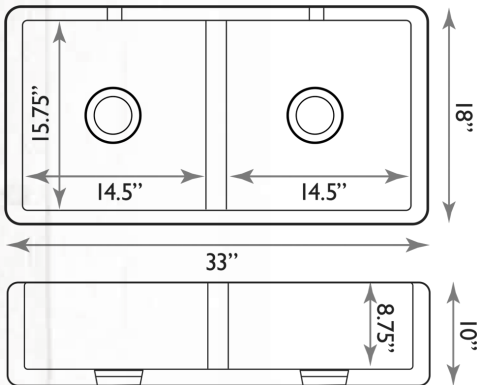

1/4" Taper from top edge to bottom of sink

36
MINIMUM
SINK BASE

119 lbs

THIN
WALL

PROFESSIONAL
INSTALLATION
REQUIRED

NATURALLY
SOUND
ABSORBING