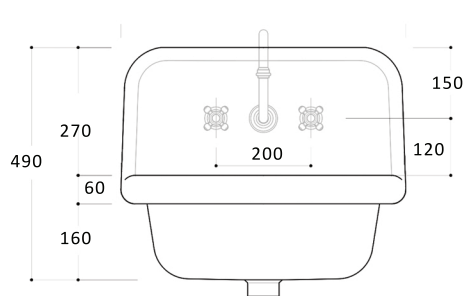

### TECHNICAL INFORMATION

Overall Dimensions:  
35.5" x 19" x 16.5"  
Interior Dimensions:  
30.75" x 11.75" x 8"  
Interior Bowl Depth:  
8"  
Overflow:  
Yes

### TECHNICAL INFORMATION

Overall Dimensions:  
23.5" x 19" x 16.5"  
Interior Dimensions:  
18" x 11.75" x 8"  
Interior Bowl Depth:  
8"  
Overflow:  
Yes

3 pre-drilled faucet holes  
8" on center  
requires  
wall mount faucets  
(not included)

Technical drawings are in millimeters