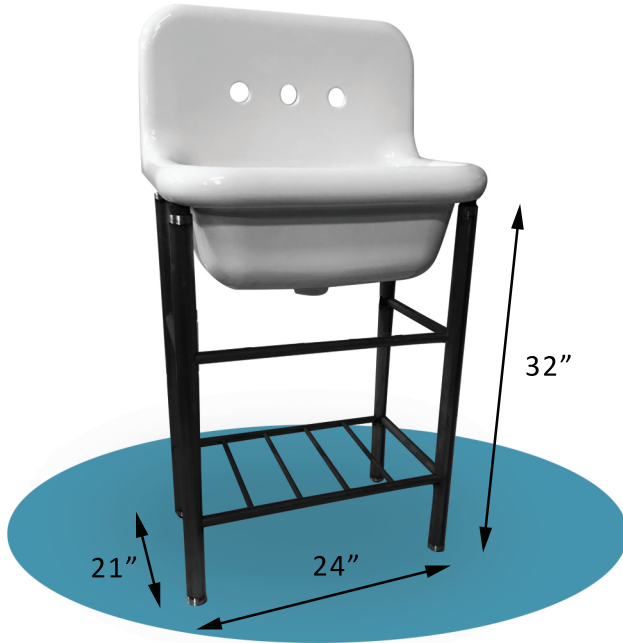

## OPTIONAL SINK BASE SOLD SEPARATELY

NS-VC24-SSMB

NS-VC36-SSMB

These sinks include an elegantly designed backsplash accommodating an 8-inch spread faucet and integral overflow.

Wall mounting hardware is included or use with sink legs. This new Nantucket Sinks collection is made in Italy from durable fine fireclay. Listed dimensions may vary slightly from actual.

### TECHNICAL INFORMATION

Overall Dimensions:  
35.5" x 19" x 16.5"  
Interior Dimensions:  
30.75" x 11.75" x 8"  
Interior Bowl Depth:  
8"  
Overflow:  
Yes

### TECHNICAL INFORMATION

Overall Dimensions:  
23.5" x 19" x 16.5"  
Interior Dimensions:  
18" x 11.75" x 8"  
Interior Bowl Depth:  
8"  
Overflow:  
Yes

3 pre-drilled faucet holes  
8" on center  
requires  
wall mount faucets  
(not included)