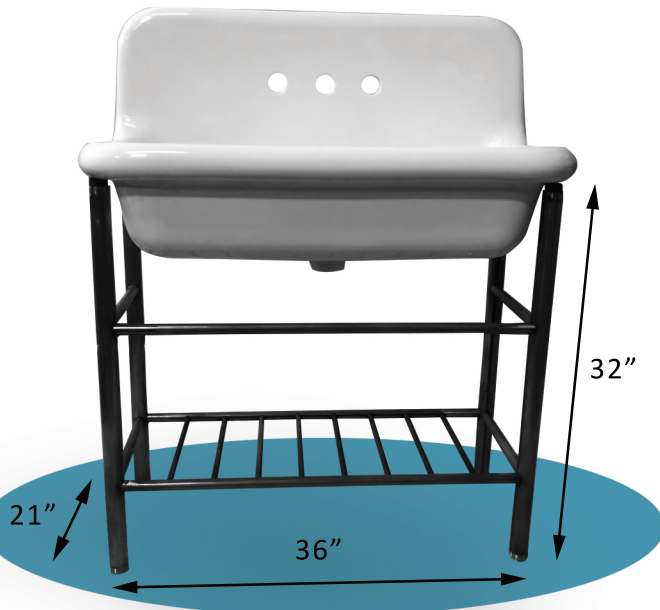

## OPTIONAL SINK BASE SOLD SEPARATELY

NS-VC24-SSMB

NS-VC36-SSMB

These sinks include an elegantly designed backsplash accommodating an 8-inch spread faucet and integral overflow.

Wall mounting hardware is included or use with sink legs. This new Nantucket Sinks collection is made in Italy from durable fine fireclay. Listed dimensions may vary slightly from actual.

### TECHNICAL INFORMATION

Overall Dimensions:  
35.5" x 19" x 16.5"  
Interior Dimensions:  
30.75" x 11.75" x 8"  
Interior Bowl Depth:  
8"  
Overflow:  
Yes

### TECHNICAL INFORMATION

Overall Dimensions:  
23.5" x 19" x 16.5"  
Interior Dimensions:  
18" x 11.75" x 8"  
Interior Bowl Depth:  
8"  
Overflow:  
Yes

3 pre-drilled faucet holes  
8" on center  
requires  
wall mount faucets  
(not included)