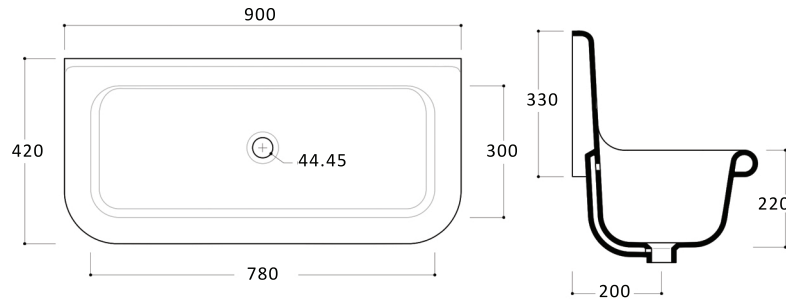

Technical drawings are in millimeters