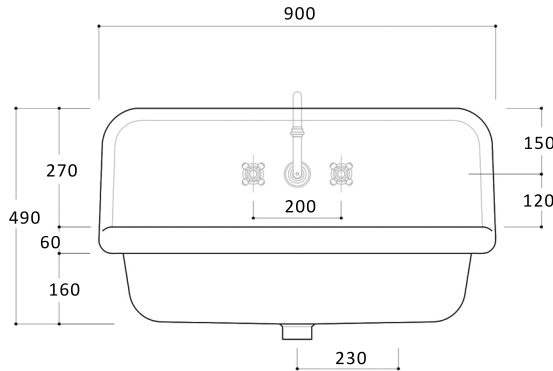

Technical drawings are in millimeters