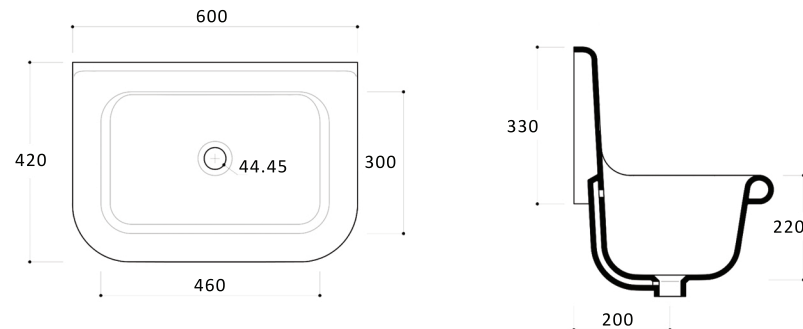

### TECHNICAL INFORMATION

Overall Dimensions:  
35.5" x 19" x 16.5"  
Interior Dimensions:  
30.75" x 11.75" x 8"  
Interior Bowl Depth:  
8"  
Overflow:  
Yes

### TECHNICAL INFORMATION

Overall Dimensions:  
23.5" x 19" x 16.5"  
Interior Dimensions:  
18" x 11.75" x 8"  
Interior Bowl Depth:  
8"  
Overflow:  
Yes

3 pre-drilled faucet holes  
8" on center  
requires  
wall mount faucets  
(not included)

Technical drawings are in millimeters