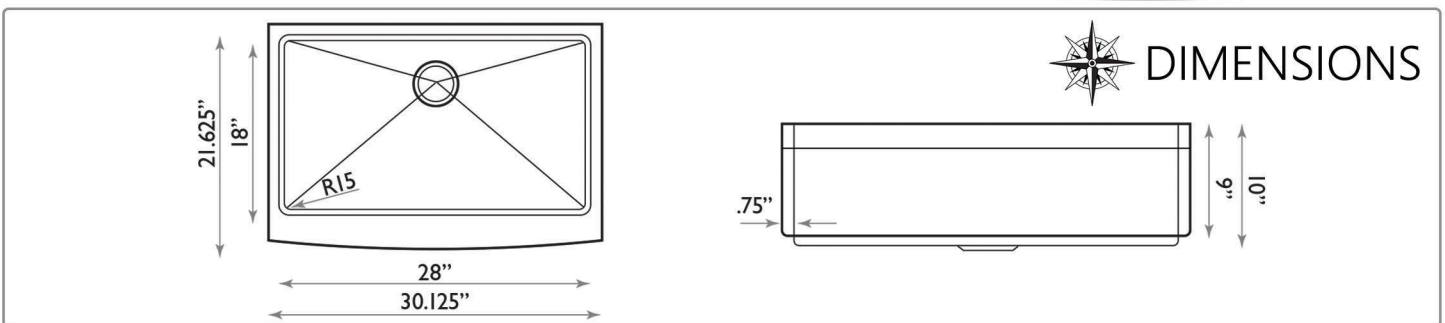

SMALL RADIUS APRON

All Dimensions are Nominal +/- .25"

APRON2420-SR-16

APRON302010-SR-16

APRON332210-SR-16

SMALL RADIUS APRON

All Dimensions are Nominal +/- .25"

APRON332210-DBL-SR

ZERO RADIUS APRON

All Dimensions are Nominal +/- .25"

APRON332010-16

EZ Apron

As easy as 1-2-3

No need for a custom cabinet.
No need for custom installation. Perfect for your new construction and remodel needs.