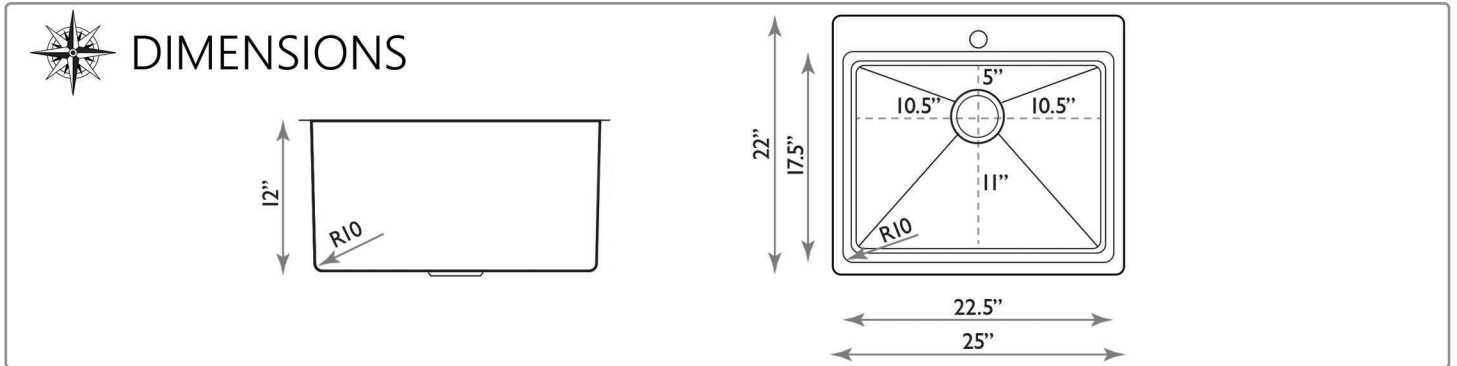

Multiple options available but not limited to the following sizes: 23"x18", 30"x18" and 32"x18" as well as ADA depth bowls.

This packaging minimizes transit costs, on-site space management as well as packing waste on a job site.

SMALL RADIUS DUALMOUNT LAUNDRY SINK

All Dimensions are Nominal +/- .25"

SR2522-12-16

LAUNDRY DEPTH

No bottom grid available

SMALL RADIUS UNDERMOUNT LAUNDRY SINK

All Dimensions are Nominal +/- .25"

SR2318-12-16