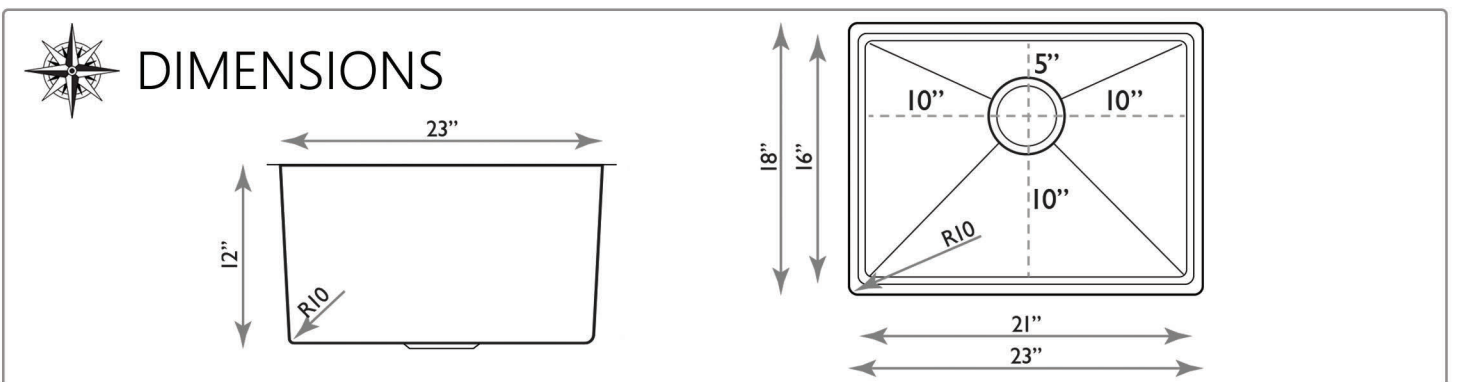

SMALL RADIUS UNDERMOUNT LAUNDRY SINK

All Dimensions are Nominal +/- .25"

SR2318-12-16

LAUNDRY DEPTH

Available grid BG-SS-PRO2318