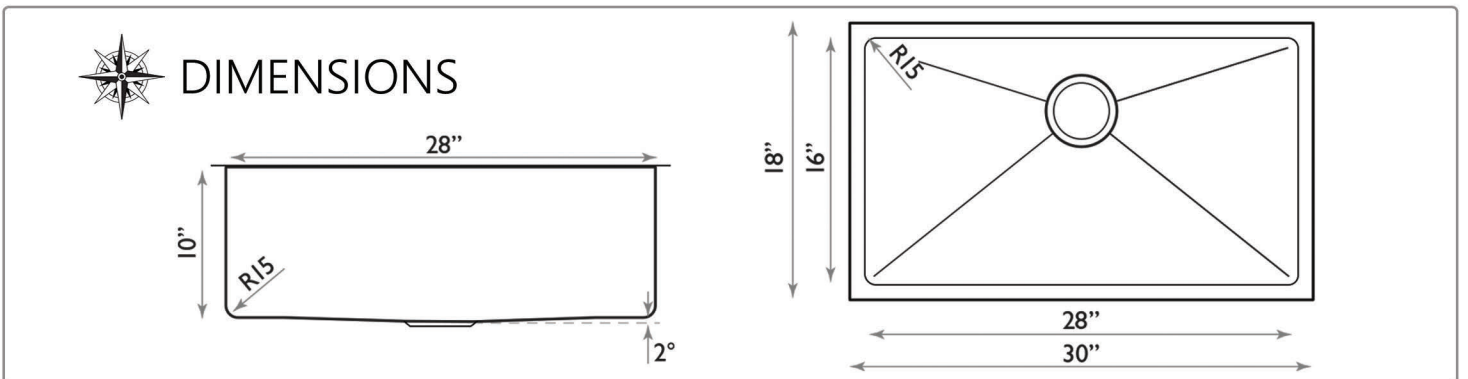

SMALL RADIUS UNDERMOUNT

All Dimensions are Nominal +/- .25"

SR2818-16

SR3018