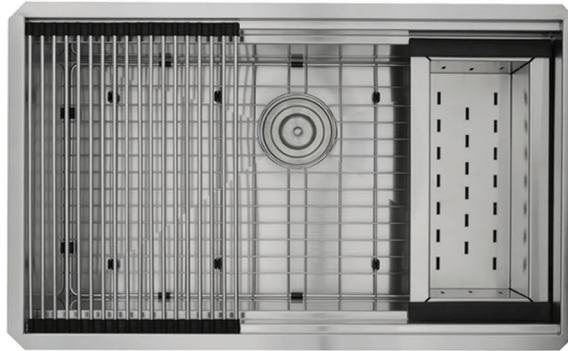

All of our Pro-Series have rubber padding applied for noise reduction, and are insulated to reduce condensation and the basin's bottom is pitched around the drain to whisk away water.

Our latest additions to the collection are our new Prep Station styles with different bowl configurations. Tiers at the top of the sinks allow for accessories maximizing the efficiency of the workspace. Functional accessories fit on these and include a stainless rolling mat, stainless colander, bottom grid and colander drain. Nantucket offers accessories to complete all our Pro-Series sinks; just the touch for the modern kitchen.

SR-PS-3018-16

PREP STATION SINKS

All Dimensions are Nominal +/- .25"

ZR-PS-3220-16

SR-PS-3220-16

SMALL RADIUS UNDERMOUNT

All Dimensions are Nominal +/- .25"

SR2318-16

SR2818-16

SMALL RADIUS PREP STATION SINKS

All Dimensions are Nominal +/- .25"

SR-PS-3219-DE-16

SR-PS-3219-OS-16

SR4419-16-DB

SMALL RADIUS UNDERMOUNT

All Dimensions are Nominal +/- .25"