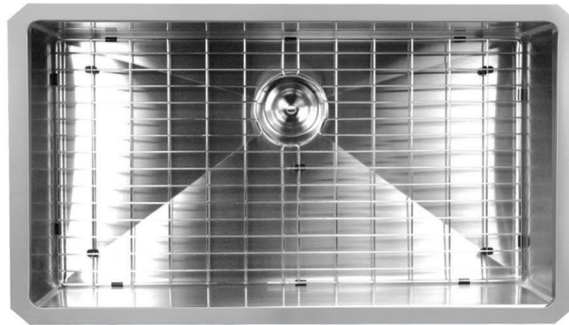

Nantucket
S I N K S

PRO SERIES
COLLECTION
PROFESSIONAL KITCHEN SINKS

PRO SERIES COLLECTION

Following the trend for industrial and 'restaurant style' kitchens in the home, Nantucket answers the call with our Pro-Series sinks. All of these are high quality premium 16 gauge 304 stainless steel. From bar-prep to large and deep single bowls, all of these feature either small radius (SR) or zero radius (ZR) corners which create the modern styling that says "I got this" and create a can-do kitchen.

All of our Pro-Series have rubber padding applied for noise reduction, and are insulated to reduce condensation and the basin's bottom is pitched around the drain to whisk away water.

Our latest additions to the collection are our new Prep Station styles with different bowl configurations. Tiers at the top of the sinks allow for accessories maximizing the efficiency of the workspace. Functional accessories fit on these and include a stainless rolling mat, stainless colander, bottom grid and colander drain. Nantucket offers accessories to complete all our Pro-Series sinks; just the touch for the modern kitchen.

SR2818-16

SR3018

SMALL RADIUS UNDERMOUNT

All Dimensions are Nominal +/- .25"

SR3218-16

SR3618-16

SMALL RADIUS UNDERMOUNT-BAR/PREP SINKS

All Dimensions are Nominal +/- .25"

SR1515

SR1815

ZERO RADIUS UNDERMOUNT-BAR/PREP SINKS

All Dimensions are Nominal +/- .25"

ZR1815

Nantucket
S I N K S

SR3018

ZERO RADIUS UNDERMOUNT