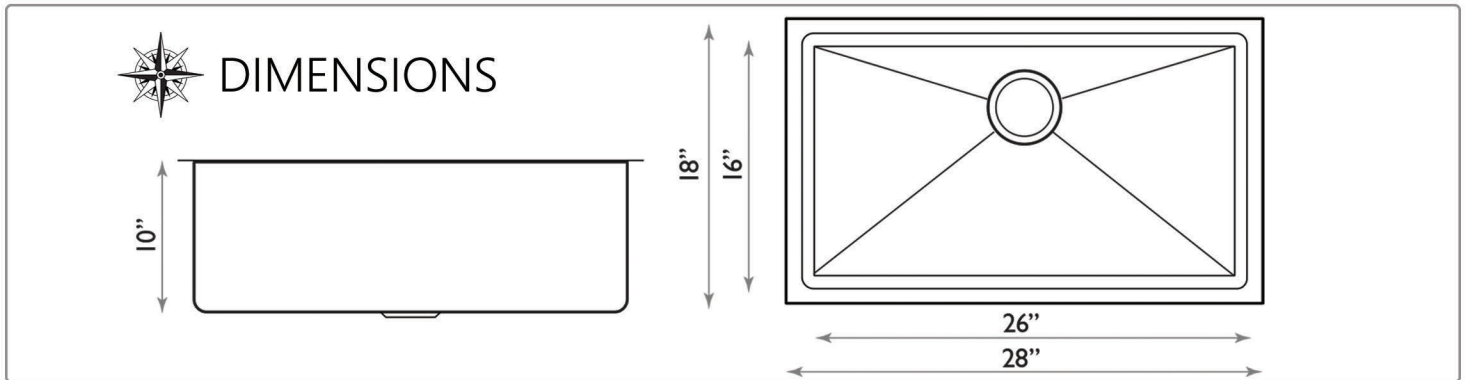

SMALL RADIUS UNDERMOUNT

All Dimensions are Nominal +/- .25"

SR2818-16

SR3018