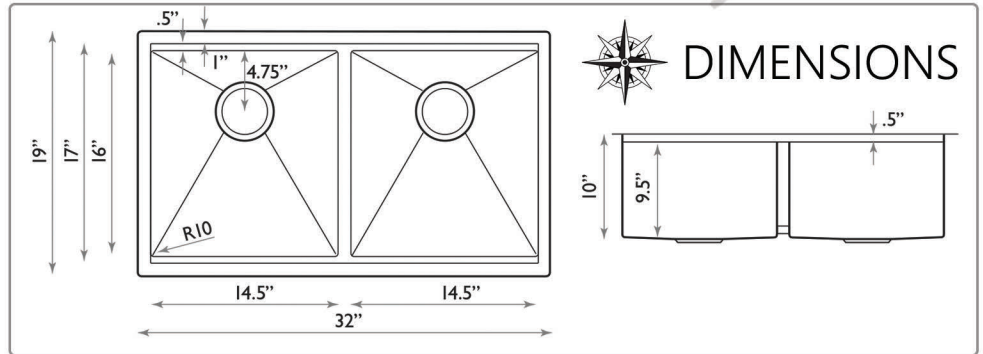

EZ APRON

All Dimensions are Nominal +/- .25"

EZApron30

EZApron33

EZApron33-5.5

PREP STATION SINKS

All Dimensions are Nominal +/- .25"

ZR-PS-3018-16

SR-PS-3018-16

PREP STATION SINKS

All Dimensions are Nominal +/- .25"

ZR-PS-3220-16

SR-PS-3220-16

SMALL RADIUS UNDERMOUNT

All Dimensions are Nominal +/- .25"

SR2318-16

SR2818-16

SMALL RADIUS PREP STATION SINKS

All Dimensions are Nominal +/- .25"

SR-PS-3219-DE-16

SR-PS-3219-OS-16

SR4419-16-DB

SMALL RADIUS UNDERMOUNT

All Dimensions are Nominal +/- .25"