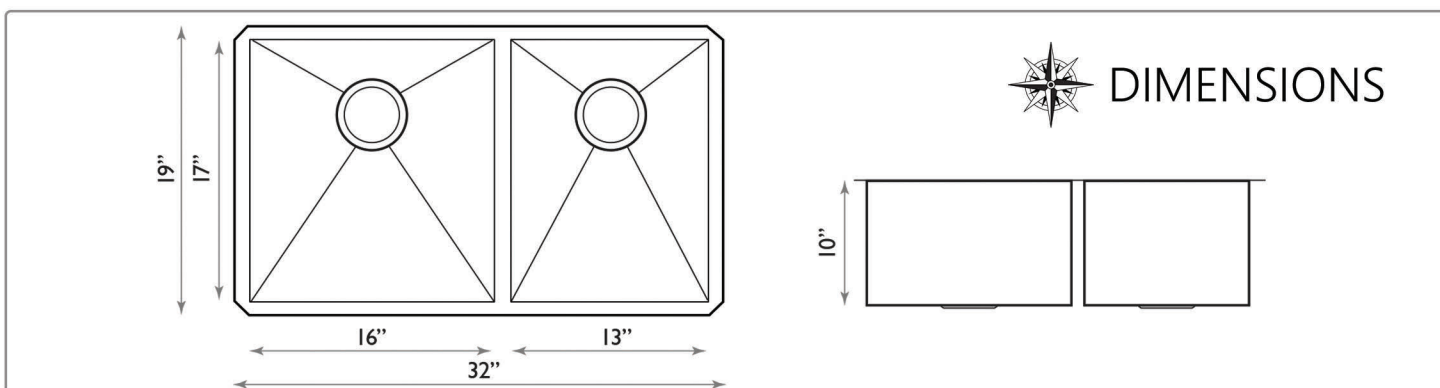

ZR3219-OS-16