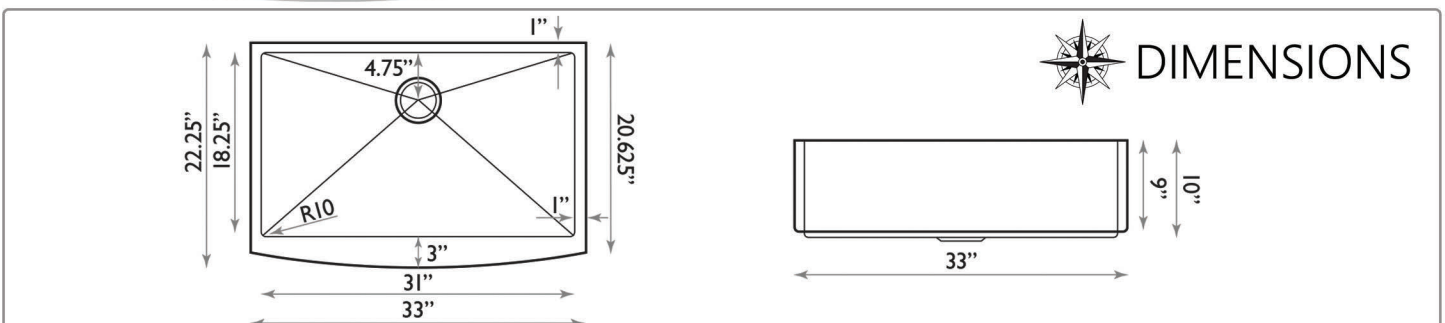

APRON332210-SR-16