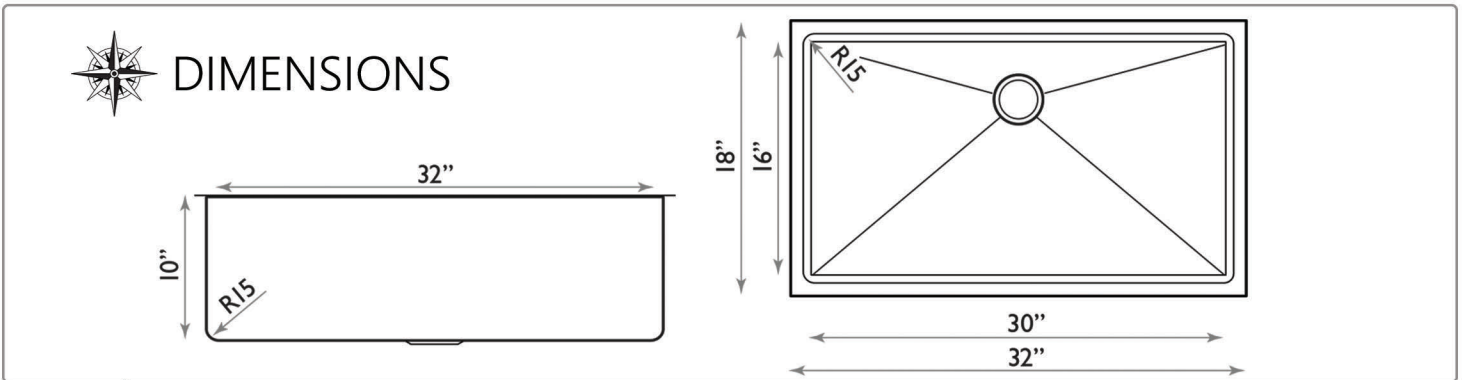

SR2818-16

SR3018

SMALL RADIUS UNDERMOUNT

All Dimensions are Nominal +/- .25"

SR3218-16

SR3618-16

SMALL RADIUS UNDERMOUNT-BAR/PREP SINKS

All Dimensions are Nominal +/- .25"