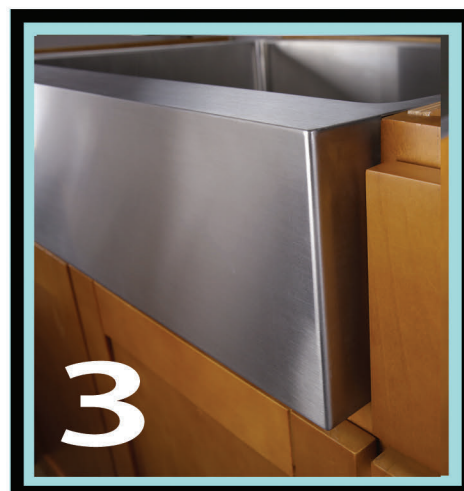

ZERO RADIUS APRON

All Dimensions are Nominal +/- .25"

APRON332010-16

EZ Apron

As easy as 1-2-3

No need for a custom cabinet.
No need for custom installation. Perfect for your new construction and remodel needs.