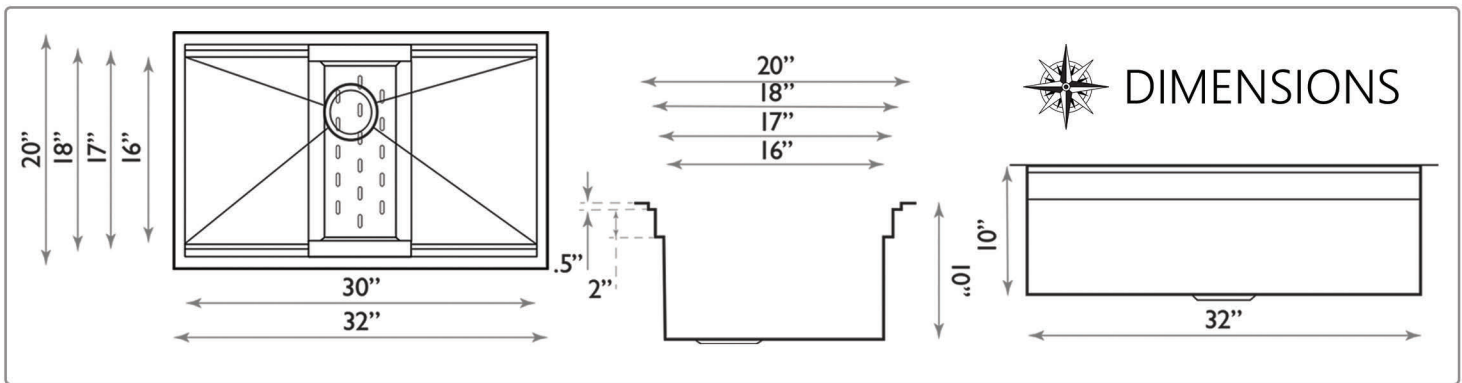

SR-PS-3018-16

PREP STATION SINKS

All Dimensions are Nominal +/- .25"

ZR-PS-3220-16

SR-PS-3220-16

SMALL RADIUS UNDERMOUNT

All Dimensions are Nominal +/- .25"

SR2318-16