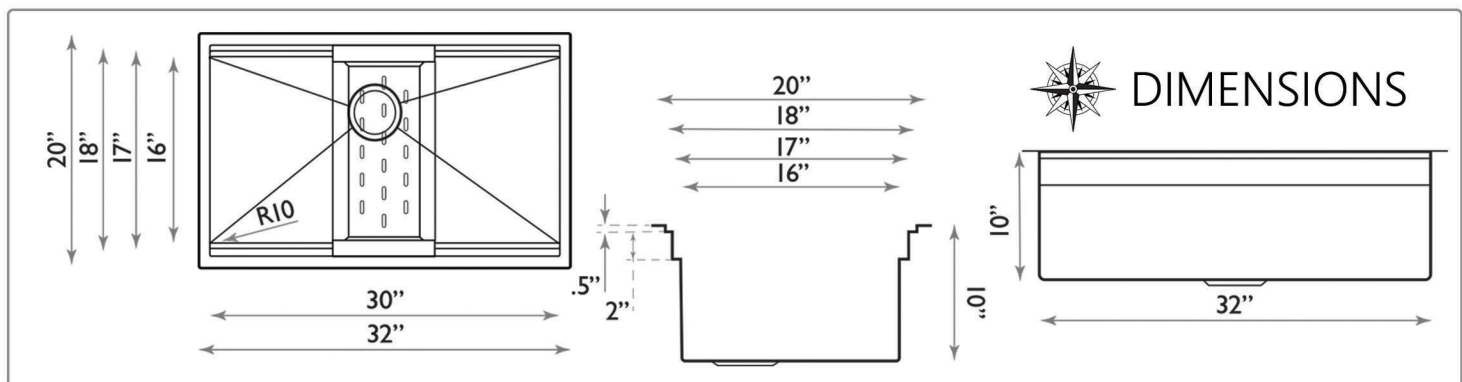

SR-PS-3018-16

PREP STATION SINKS

All Dimensions are Nominal +/- .25"

ZR-PS-3220-16

SR-PS-3220-16

SMALL RADIUS UNDERMOUNT

All Dimensions are Nominal +/- .25"

SR2318-16