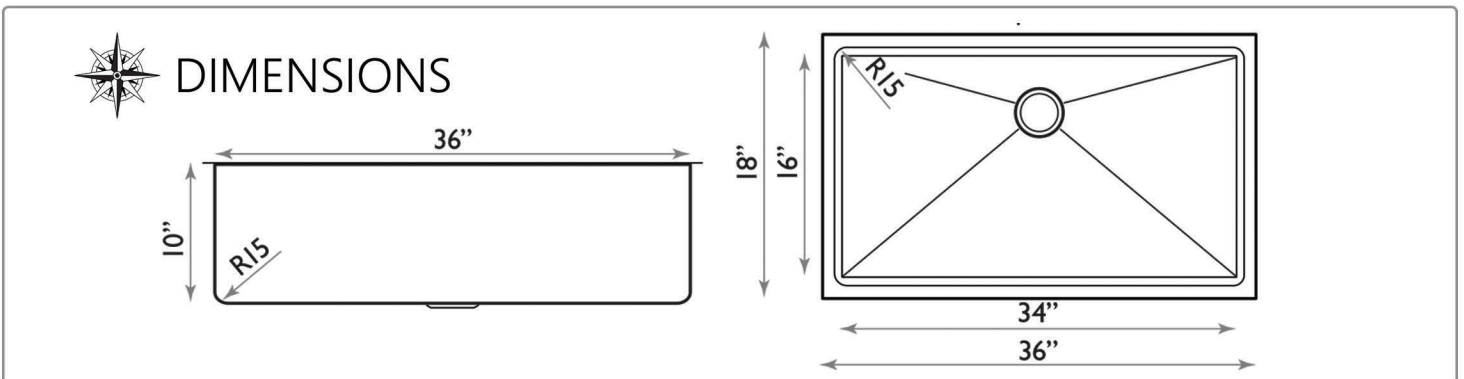

SR2818-16

SR3018

SMALL RADIUS UNDERMOUNT

All Dimensions are Nominal +/- .25"

SR3218-16

SR3618-16

SMALL RADIUS UNDERMOUNT-BAR/PREP SINKS

All Dimensions are Nominal +/- .25"