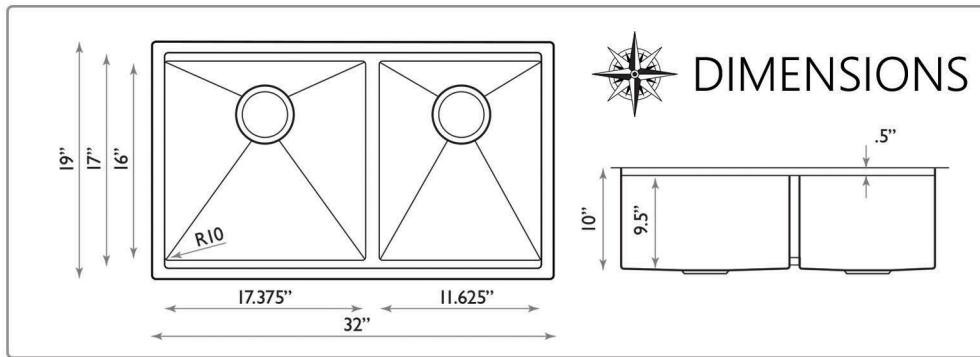

EZ APRON

All Dimensions are Nominal +/- .25"

EZApron30

EZApron33

EZApron33-5.5

PREP STATION SINKS

All Dimensions are Nominal +/- .25"

ZR-PS-3018-16

SR-PS-3018-16

PREP STATION SINKS

All Dimensions are Nominal +/- .25"

ZR-PS-3220-16

SR-PS-3220-16

SMALL RADIUS UNDERMOUNT

All Dimensions are Nominal +/- .25"

SR2318-16

SR2818-16

SMALL RADIUS PREP STATION SINKS

All Dimensions are Nominal +/- .25"

SR-PS-3219-DE-16

SR-PS-3219-OS-16

SR4419-16-DB

SMALL RADIUS UNDERMOUNT

All Dimensions are Nominal +/- .25"