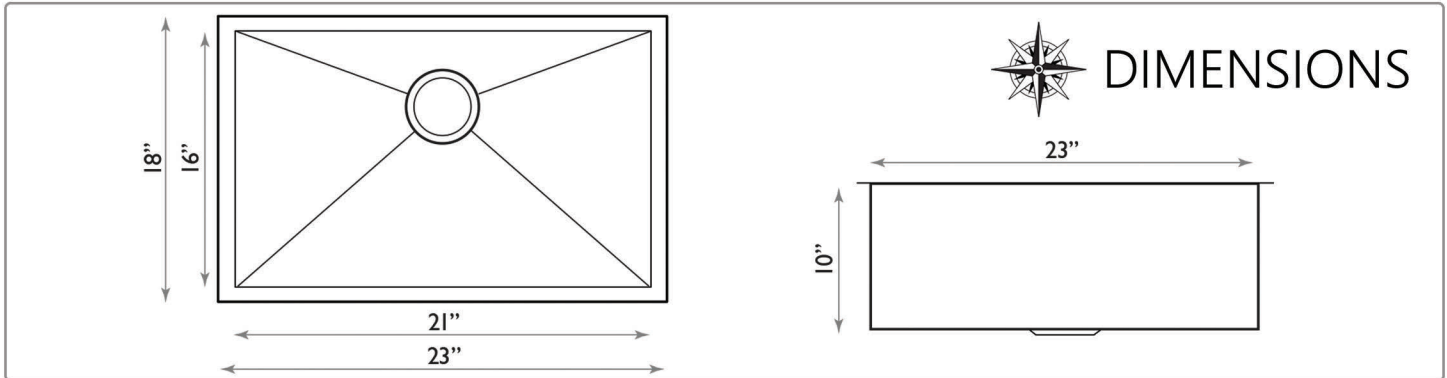

SR-PS-3018-16

PREP STATION SINKS

All Dimensions are Nominal +/- .25"

ZR-PS-3220-16

SR-PS-3220-16

SMALL RADIUS UNDERMOUNT

All Dimensions are Nominal +/- .25"

SR2318-16