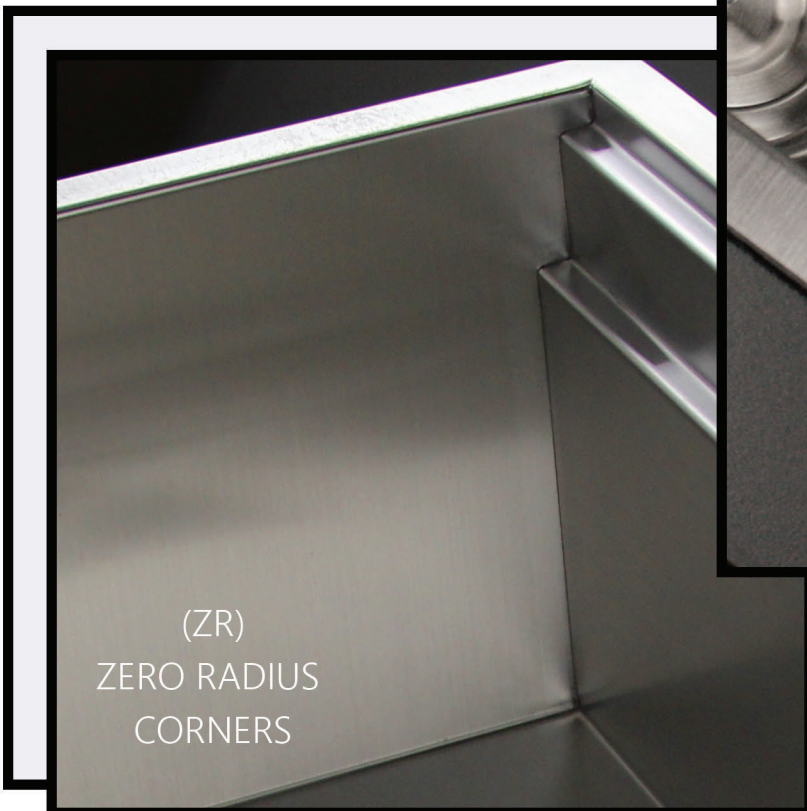

All of our Pro-Series have rubber padding applied for noise reduction, and are insulated to reduce condensation and the basin's bottom is pitched around the drain to whisk away water.

Our latest additions to the collection are our new Prep Station styles with different bowl configurations. Tiers at the top of the sinks allow for accessories maximizing the efficiency of the workspace. Functional accessories fit on these and include a stainless rolling mat, stainless colander, bottom grid and colander drain. Nantucket offers accessories to complete all our Pro-Series sinks; just the touch for the modern kitchen.