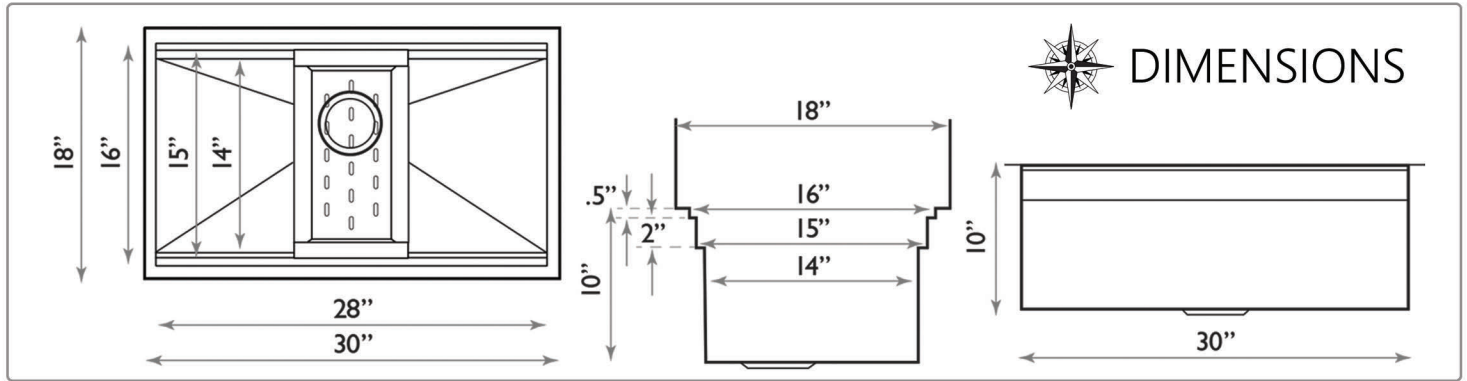

EZ APRON

All Dimensions are Nominal +/- .25"

EZApron30

EZApron33

EZApron33-5.5

PREP STATION SINKS

All Dimensions are Nominal +/- .25"

ZR-PS-3018-16