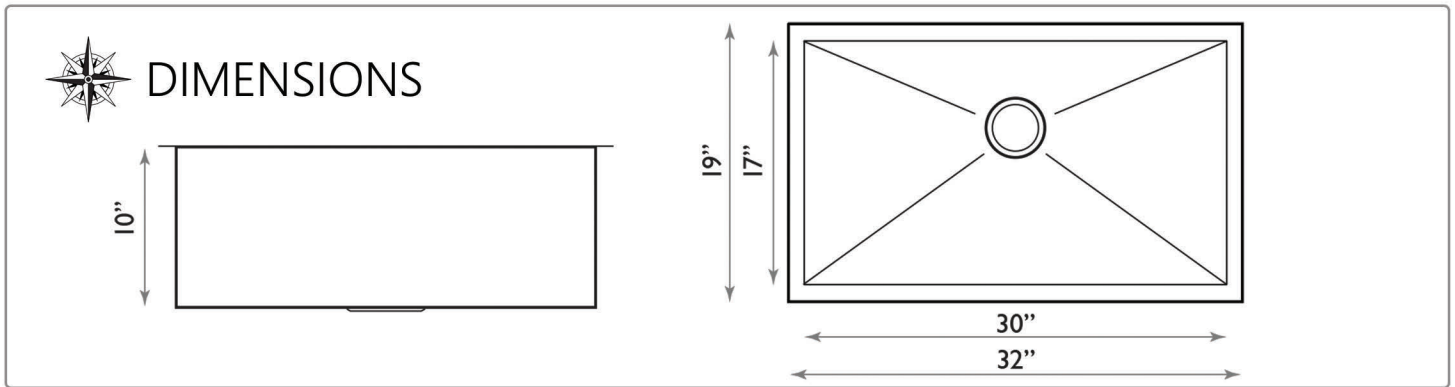

All Dimensions are Nominal +/- .25"

ZR3219-16

ZR3219-OS-16

OFFSET UNDERMOUNT

All Dimensions are Nominal +/- .25"

ZR3218-OSD ZERO RADIUS REVERSIBLE

SR3218-OSD SMALL RADIUS REVERSIBLE

ZERO RADIUS UNDERMOUNT