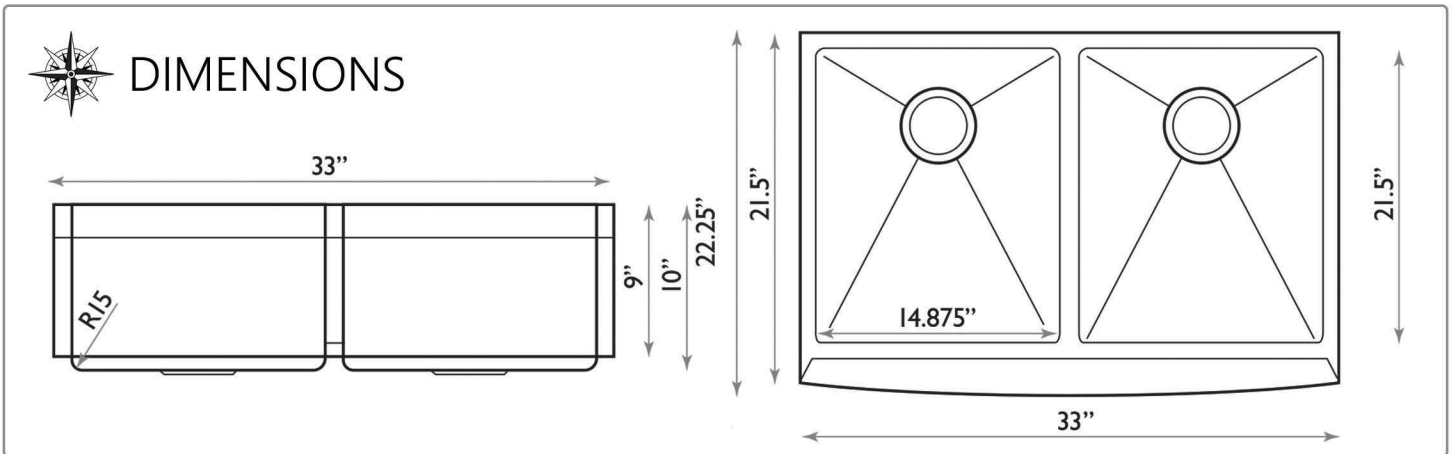

ZERO RADIUS APRON

All Dimensions are Nominal +/- .25"

APRON332010-16

EZ Apron

As easy as 1-2-3

No need for a custom cabinet.
No need for custom installation. Perfect for your new construction and remodel needs.