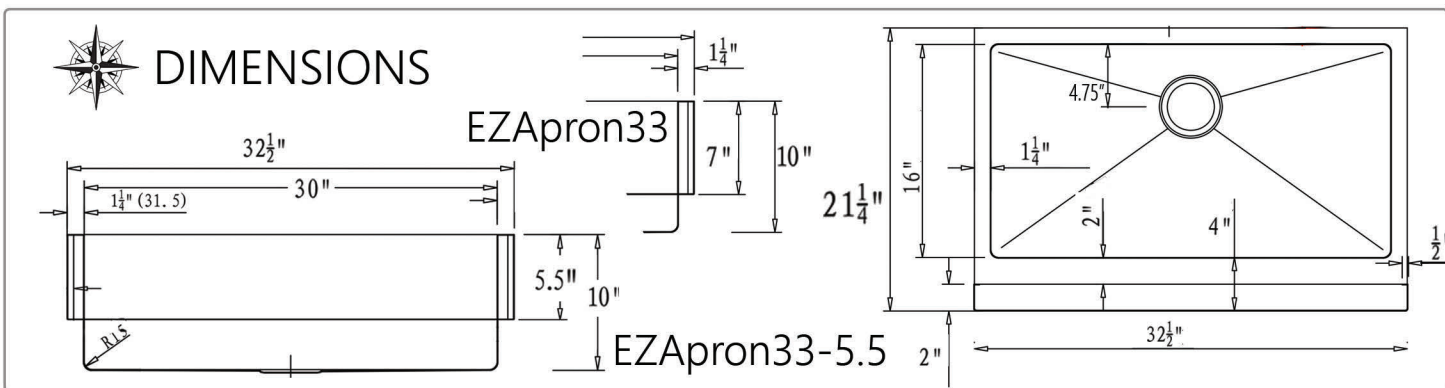

EZ APRON

All Dimensions are Nominal +/- .25"

EZApron30

EZApron33

EZApron33-5.5

PREP STATION SINKS

All Dimensions are Nominal +/- .25"

ZR-PS-3018-16