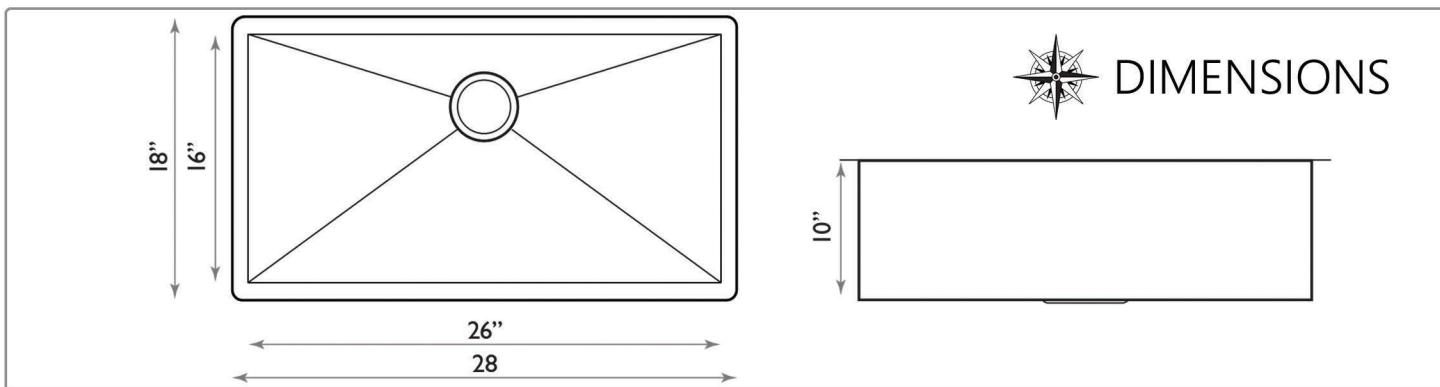

ZERO RADIUS UNDERMOUNT

All Dimensions are Nominal +/- .25"

ZR2818-16

ZR2818-8-16