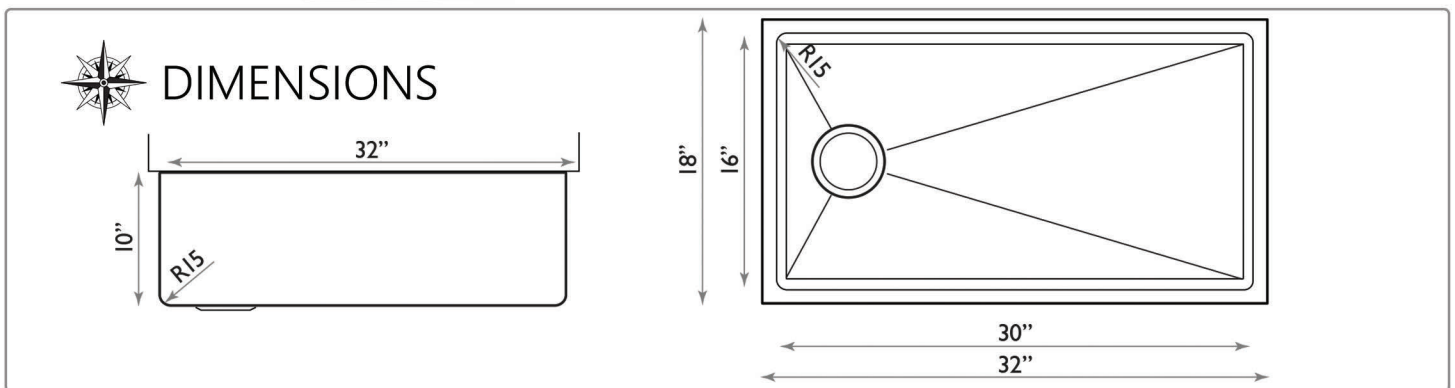

All Dimensions are Nominal +/- .25"

ZR3219-16

ZR3219-OS-16

OFFSET UNDERMOUNT

All Dimensions are Nominal +/- .25"

ZR3218-OSD ZERO RADIUS REVERSIBLE

SR3218-OSD SMALL RADIUS REVERSIBLE

ZERO RADIUS UNDERMOUNT

Multiple options available but not limited to the following sizes: 23"x18", 30"x18" and 32"x18" as well as ADA depth bowls.

This packaging minimizes transit costs, on-site space management as well as packing waste on a job site.