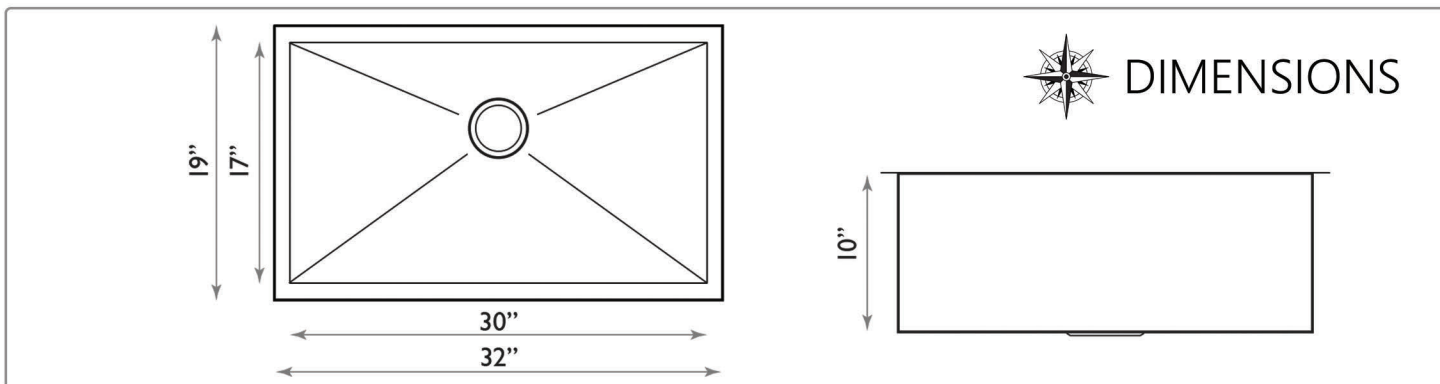

ZERO RADIUS UNDERMOUNT

All Dimensions are Nominal +/- .25"

ZR3219-16

ZR3219-OS-16