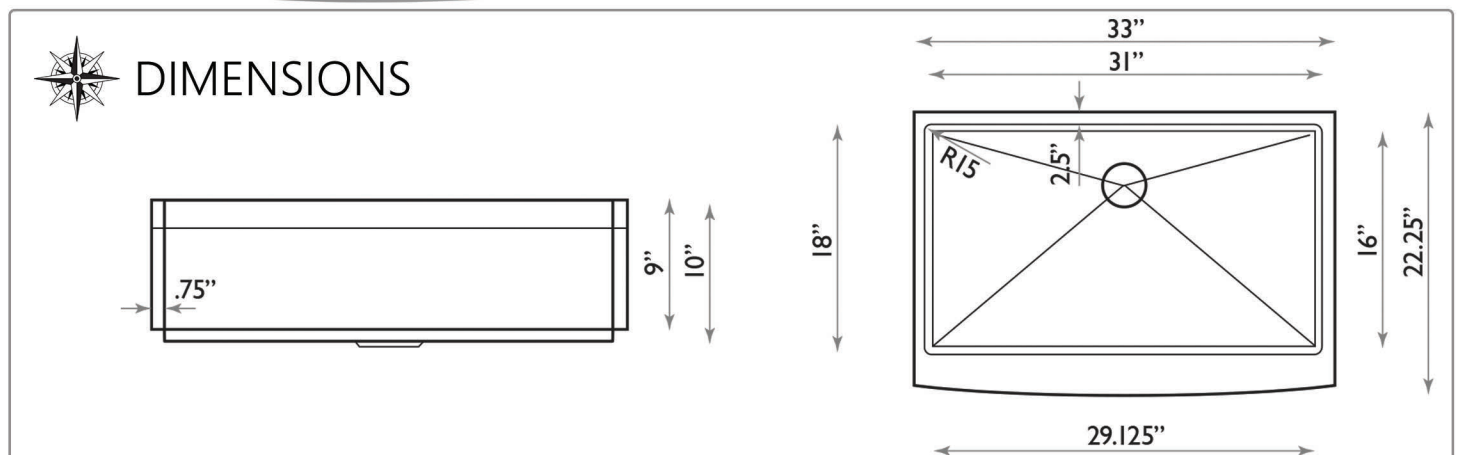

SMALL RADIUS APRON

All Dimensions are Nominal +/- .25"

APRON2420-SR-16

APRON302010-SR-16

APRON332210-SR-16

SMALL RADIUS APRON

All Dimensions are Nominal +/- .25"

APRON332210-DBL-SR

ZERO RADIUS APRON

All Dimensions are Nominal +/- .25"

APRON332010-16

EZ Apron

As easy as 1-2-3

No need for a custom cabinet.
No need for custom installation. Perfect for your new construction and remodel needs.