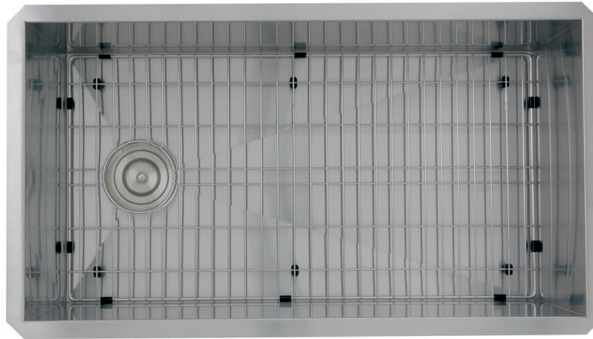

All of our Pro-Series have rubber padding applied for noise reduction, and are insulated to reduce condensation and the basin's bottom is pitched around the drain to whisk away water.

Our latest additions to the collection are our new Prep Station styles with different bowl configurations. Tiers at the top of the sinks allow for accessories maximizing the efficiency of the workspace. Functional accessories fit on these and include a stainless rolling mat, stainless colander, bottom grid and colander drain. Nantucket offers accessories to complete all our Pro-Series sinks; just the touch for the modern kitchen.

SR1515

SR1815

ZERO RADIUS UNDERMOUNT-BAR/PREP SINKS

All Dimensions are Nominal +/- .25"

ZR1815

Nantucket
S I N K S

SR3018

ZERO RADIUS UNDERMOUNT

All Dimensions are Nominal +/- .25"

ZR3219-16

ZR3219-OS-16

OFFSET UNDERMOUNT

All Dimensions are Nominal +/- .25"

ZR3218-OSD ZERO RADIUS REVERSIBLE

SR3218-OSD SMALL RADIUS REVERSIBLE

ZERO RADIUS UNDERMOUNT

Multiple options available but not limited to the following sizes: 23"x18", 30"x18" and 32"x18" as well as ADA depth bowls.

This packaging minimizes transit costs, on-site space management as well as packing waste on a job site.