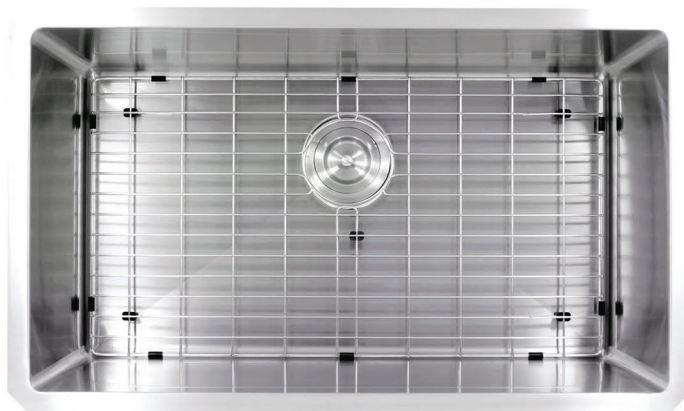

Nantucket
S I N K S

PRO SERIES
COLLECTION
PROFESSIONAL KITCHEN SINKS

PRO SERIES COLLECTION

Following the trend for industrial and 'restaurant style' kitchens in the home, Nantucket answers the call with our Pro-Series sinks. All of these are high quality premium 16 gauge 304 stainless steel. From bar-prep to large and deep single bowls, all of these feature either small radius (SR) or zero radius (ZR) corners which create the modern styling that says "I got this" and create a can-do kitchen.

All of our Pro-Series have rubber padding applied for noise reduction, and are insulated to reduce condensation and the basin's bottom is pitched around the drain to whisk away water.

Our latest additions to the collection are our new Prep Station styles with different bowl configurations. Tiers at the top of the sinks allow for accessories maximizing the efficiency of the workspace. Functional accessories fit on these and include a stainless rolling mat, stainless colander, bottom grid and colander drain. Nantucket offers accessories to complete all our Pro-Series sinks; just the touch for the modern kitchen.

All Dimensions are Nominal +/- .25"

ZR2818-16

ZR2818-8-16

MULTI UNIT PROJECT SINKS

SS-PRO2318

SS-PRO3018

*Other models included, but not shown:
SS-PRO3218, SS-PRO-ZR3018-5.5.*

Project Sinks By Nantucket Sinks.

Multiple options available but not limited to the following sizes: 23"x18", 30"x18" and 32"x18" as well as ADA depth bowls.

This packaging minimizes transit costs, on-site space management as well as packing waste on a job site.