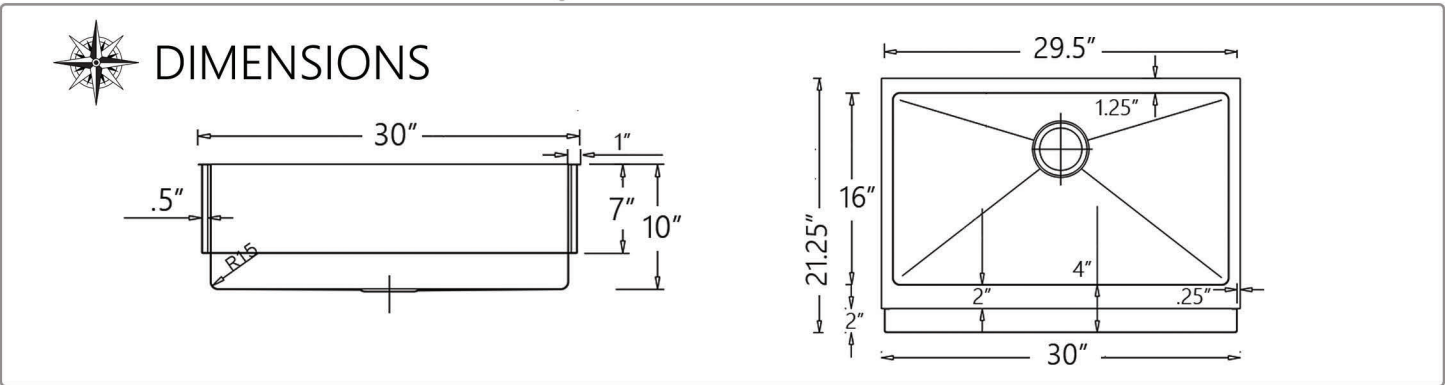

EZ APRON

All Dimensions are Nominal +/- .25"

EZApron30

EZApron33