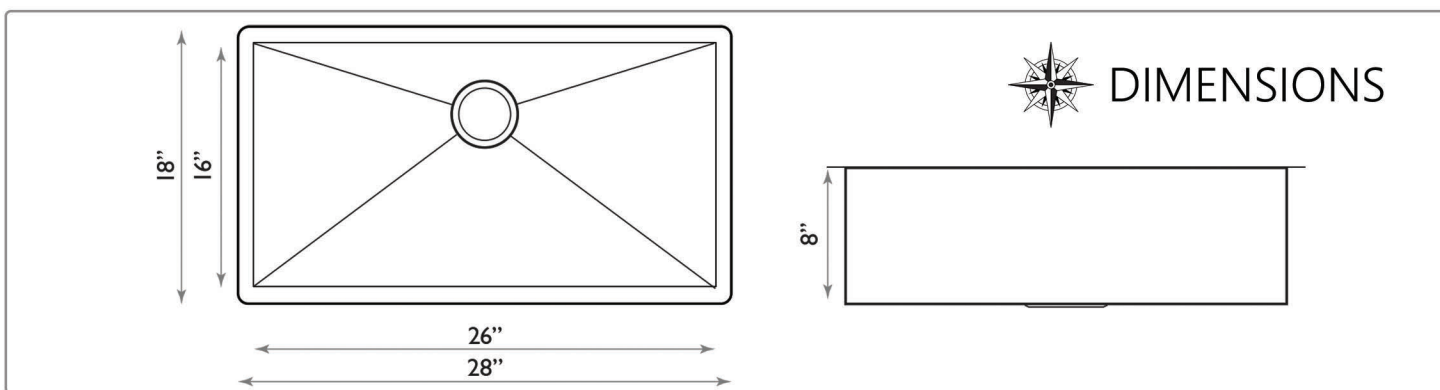

ZR2818-8-16