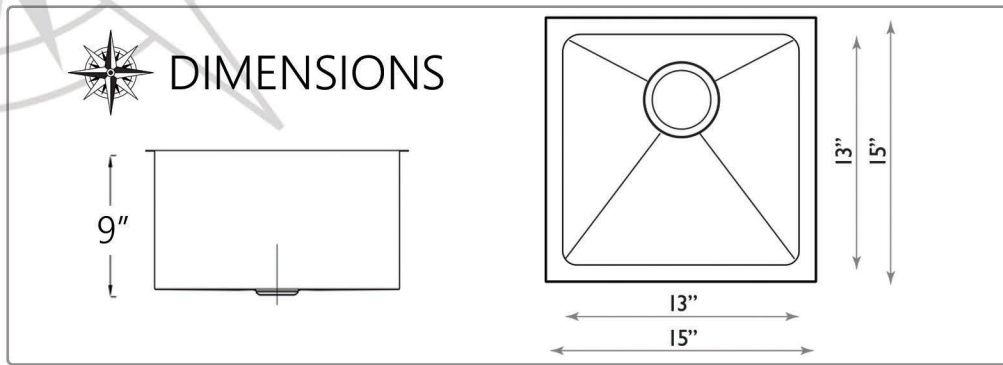

SMALL RADIUS UNDERMOUNT-BAR/PREP SINKS

All Dimensions are Nominal +/- .25"

SR1515