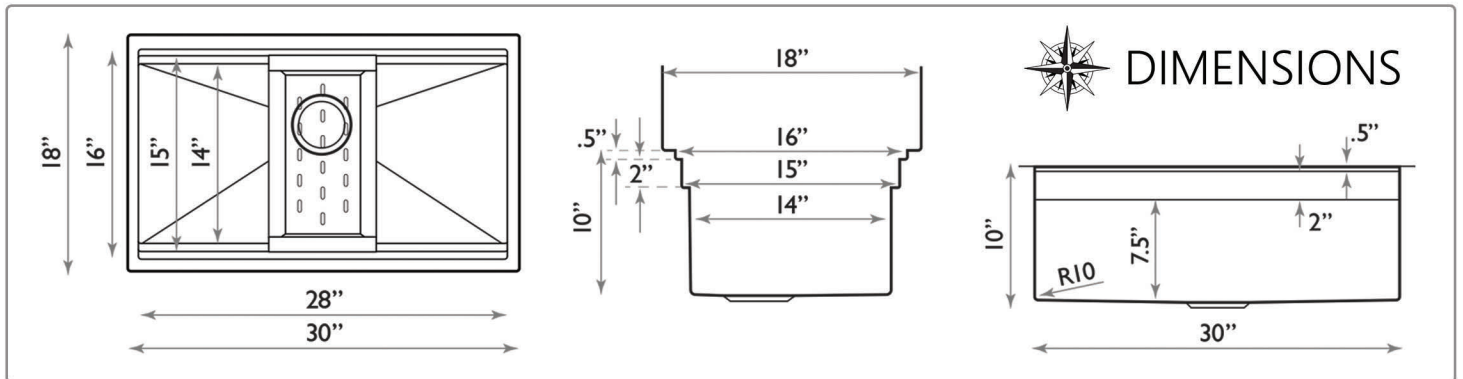

PREP STATION SINKS

All Dimensions are Nominal +/- .25"

ZR-PS-3018-16

SR-PS-3018-16