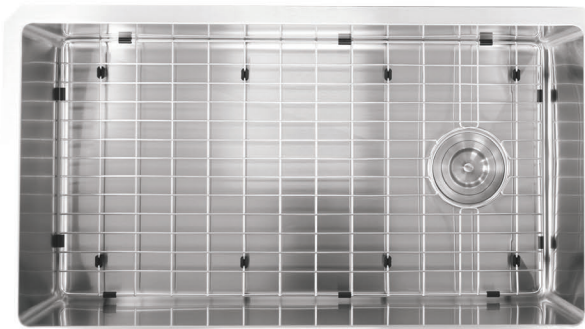

All of our Pro-Series have rubber padding applied for noise reduction, and are insulated to reduce condensation and the basin's bottom is pitched around the drain to whisk away water.

Our latest additions to the collection are our new Prep Station styles with different bowl configurations. Tiers at the top of the sinks allow for accessories maximizing the efficiency of the workspace. Functional accessories fit on these and include a stainless rolling mat, stainless colander, bottom grid and colander drain. Nantucket offers accessories to complete all our Pro-Series sinks; just the touch for the modern kitchen.

SR1515

SR1815

ZERO RADIUS UNDERMOUNT-BAR/PREP SINKS

All Dimensions are Nominal +/- .25"

ZR1815

Nantucket
S I N K S

SR3018

ZERO RADIUS UNDERMOUNT

All Dimensions are Nominal +/- .25"

ZR3219-16

ZR3219-OS-16

OFFSET UNDERMOUNT

All Dimensions are Nominal +/- .25"

ZR3218-OSD ZERO RADIUS REVERSIBLE

SR3218-OSD SMALL RADIUS REVERSIBLE

ZERO RADIUS UNDERMOUNT

Multiple options available but not limited to the following sizes: 23"x18", 30"x18" and 32"x18" as well as ADA depth bowls.

This packaging minimizes transit costs, on-site space management as well as packing waste on a job site.