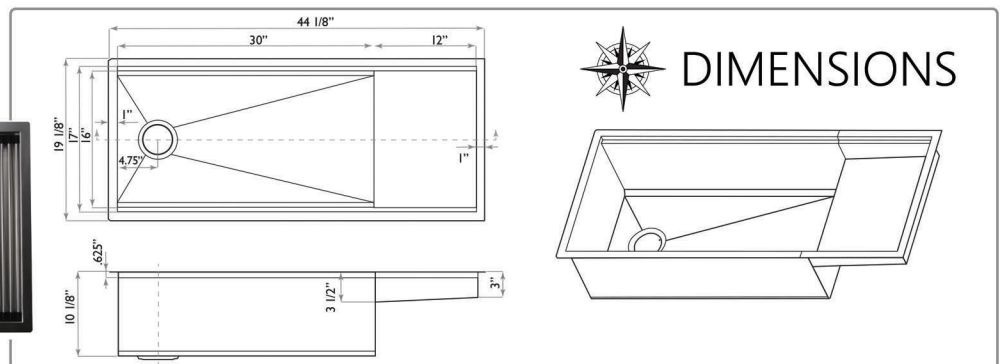

SR2818-16

SMALL RADIUS PREP STATION SINKS

All Dimensions are Nominal +/- .25"

SR-PS-3219-DE-16

SR-PS-3219-OS-16

SR4419-16-DB

SMALL RADIUS UNDERMOUNT

All Dimensions are Nominal +/- .25"

SR2818-16

SR3018

SMALL RADIUS UNDERMOUNT

All Dimensions are Nominal +/- .25"

SR3218-16

SR3618-16

SMALL RADIUS UNDERMOUNT-BAR/PREP SINKS

All Dimensions are Nominal +/- .25"