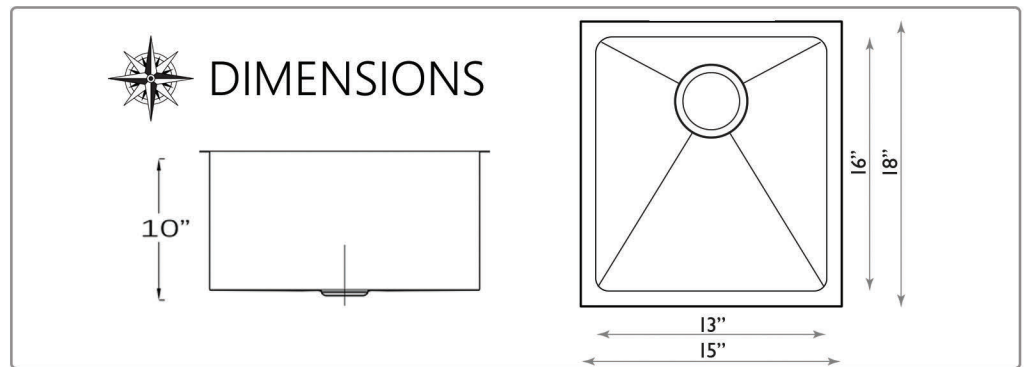

SR2818-16

SR3018

SMALL RADIUS UNDERMOUNT

All Dimensions are Nominal +/- .25"

SR3218-16

SR3618-16

SMALL RADIUS UNDERMOUNT-BAR/PREP SINKS

All Dimensions are Nominal +/- .25"

SR1515

SR1815

ZERO RADIUS UNDERMOUNT-BAR/PREP SINKS

All Dimensions are Nominal +/- .25"

ZR1815

Nantucket
S I N K S

SR3018

ZERO RADIUS UNDERMOUNT