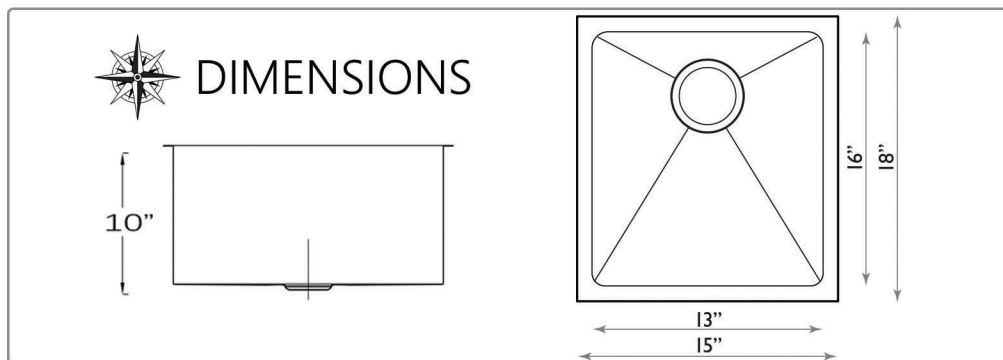

SR1515

SR1815

ZERO RADIUS UNDERMOUNT-BAR/PREP SINKS

All Dimensions are Nominal +/- .25"

ZR1815

Nantucket
S I N K S

SR3018

ZERO RADIUS UNDERMOUNT