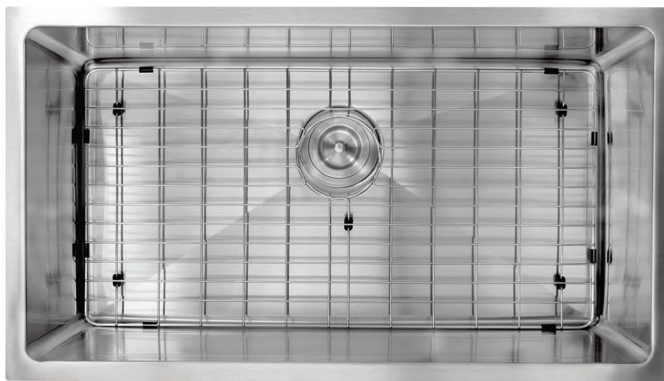

All of our Pro-Series have rubber padding applied for noise reduction, and are insulated to reduce condensation and the basin's bottom is pitched around the drain to whisk away water.

Our latest additions to the collection are our new Prep Station styles with different bowl configurations. Tiers at the top of the sinks allow for accessories maximizing the efficiency of the workspace. Functional accessories fit on these and include a stainless rolling mat, stainless colander, bottom grid and colander drain. Nantucket offers accessories to complete all our Pro-Series sinks; just the touch for the modern kitchen.

All Dimensions are Nominal +/- .25"

ZR2818-16

ZR2818-8-16

MULTI UNIT PROJECT SINKS

SS-PRO2318

SS-PRO3018

*Other models included, but not shown:
SS-PRO3218, SS-PRO-ZR3018-5.5.*

Project Sinks By Nantucket Sinks.

Multiple options available but not limited to the following sizes: 23"x18", 30"x18" and 32"x18" as well as ADA depth bowls.

This packaging minimizes transit costs, on-site space management as well as packing waste on a job site.