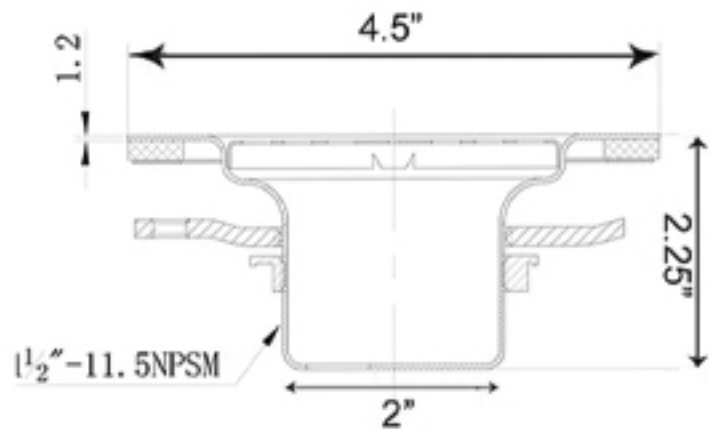

3CHGR

COMPONENTS

Side View

Assembled

For Cast Iron
Installation **ONLY**
Chrome & Black finishes only