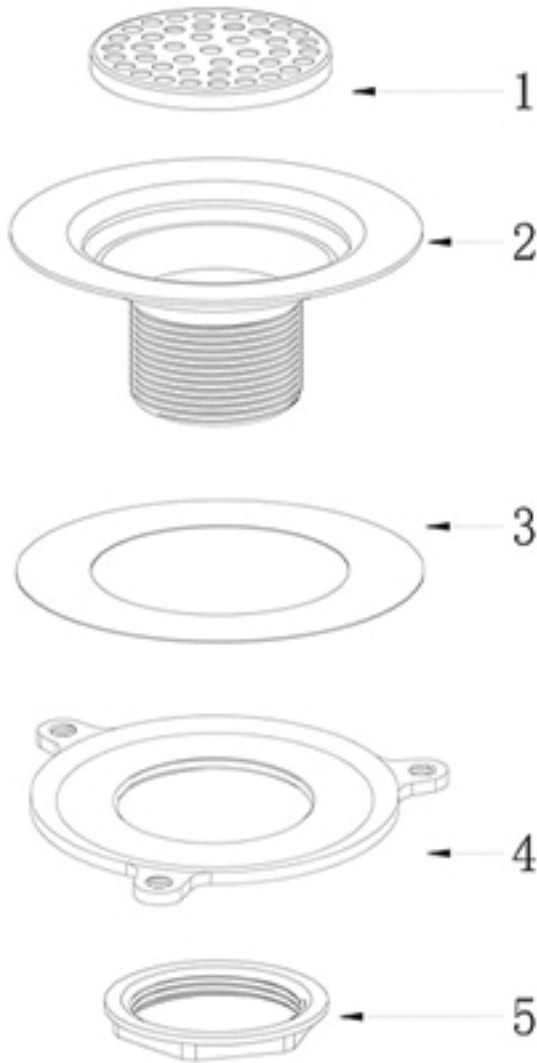

3CHGR

COMPONENTS

Side View

Assembled

For Cast Iron
Installation **ONLY**
Chrome & Black finishes only